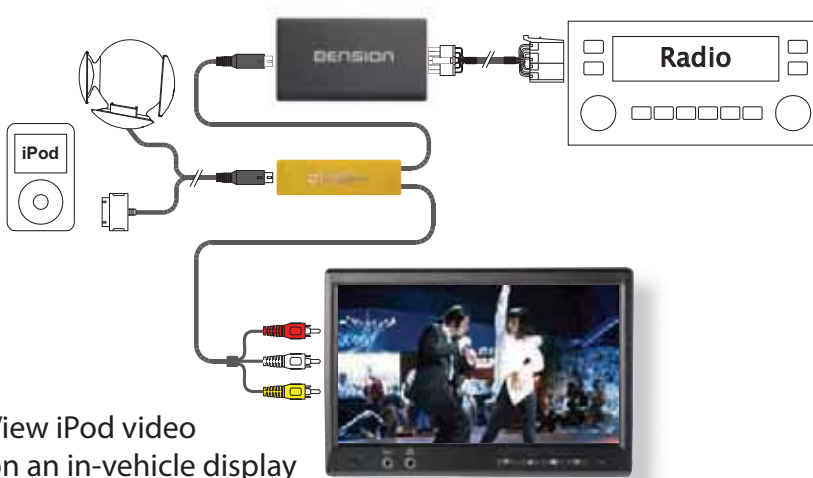

Part No.: EXT1GW0

Yazaki Tyco converter
(for fiber optics)

Part No.: 75 G5 PO 02

Enjoy more source devices with Plug & Play accessories

AV Extender for Gateway 100/200i/300/500

Part No.: IVE1000

Provides RCA AV output from iPod 5G(video)

View iPod video on an in-vehicle display

Bluetooth adaptor for Gateway 100/300/500

Part No.: BTA1000

Connects smartphones or PDAs for:

- ▶ music (HSP, A2DP, AVRCP)
- ▶ hands-free callings (HFP)
- ▶ navigation