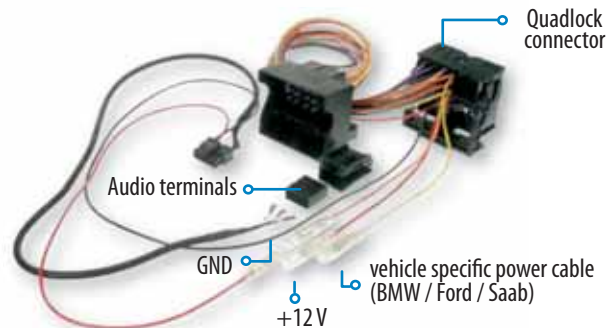

iPod video cradle with
integrated IR eye

IR remote control
(not included)

External IR eye

Dock cable version:
Part No.: ILV1DC9

Play iPod videos
on a vehicle screen

iPod

Made for:
• iPod 5G (video)

iPod charging solution for Aux input vehicles

iPod connection options:

Dock cable
Part No.: IL 40 LITE 34

Active cradle
Part No.: IL 40 LITE DK

Head unit connection options:

For universal auxiliary input
Part No.: IL AUX DK

For BMW · Ford · Saab
Part No.: ILC1QAD