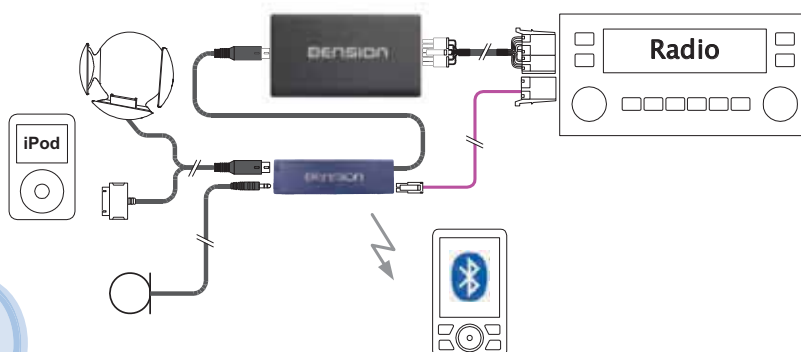

- ▶ ipod mini, nano (1G/2G/3G)
- ▶ iPod 3G/4G/5G (photo, color, video)
- ▶ iPod classic, touch and iphone

Installation accessories

Car-side extension cable
(5m)

Part No.: EXT1M12

Devices-side extension
(2m)

Part No.: EXT1GW0

Yazaki Tyco converter
(for fiber optics)

Part No.: 75 G5 PO 02

Enjoy more source devices with Plug & Play accessories

AV Extender for Gateway 100/200i/300/500

Part No.: IVE1000

Provides RCA AV output from iPod 5G(video)

View iPod video on an in-vehicle display

Bluetooth adaptor for Gateway 100/300/500

Part No.: BTA1000

Connects smartphones or PDAs for:

- ▶ music (HSP, A2DP, AVRCP)
- ▶ hands-free callings (HFP)
- ▶ navigation