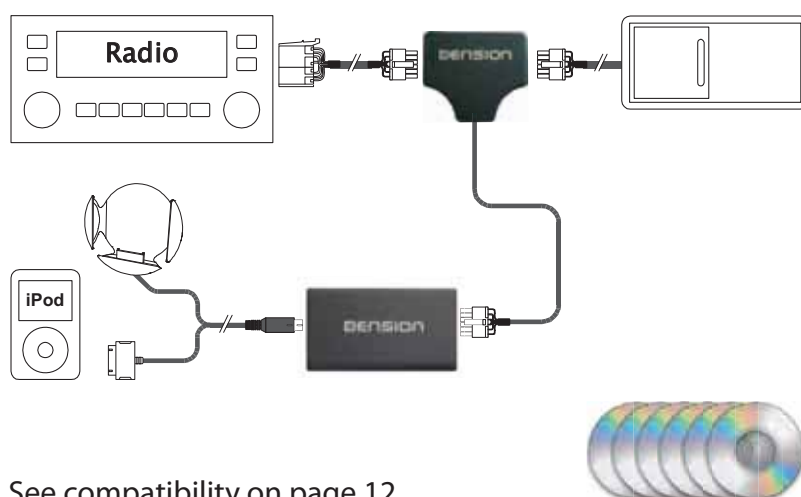

CD changer retention for Gateway 100/300

Part No.: CDR1xxx

Vehicle-specific accessory kit retains original CD changer