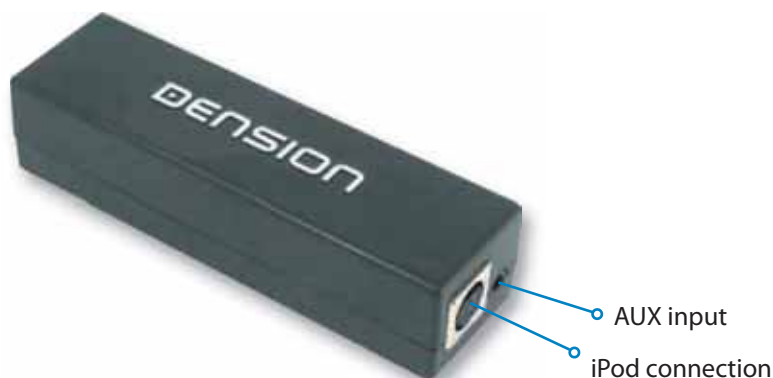

Gateways make full use of vehicle text capabilities:

Content browsing and/or song information on selected head units ...

Check www.dension.com for latest vehicle compatibility

Vehicles

via CD changer port

The reference for ipod interfacing

Gateway 100 / 300 features:

- ▶ Control of external devices through the OEM infotainment system or the steering wheel
- ▶ iPod control and charging
- ▶ 3.5 mm auxiliary input jack
- ▶ Wide range of accessories to extend functionality